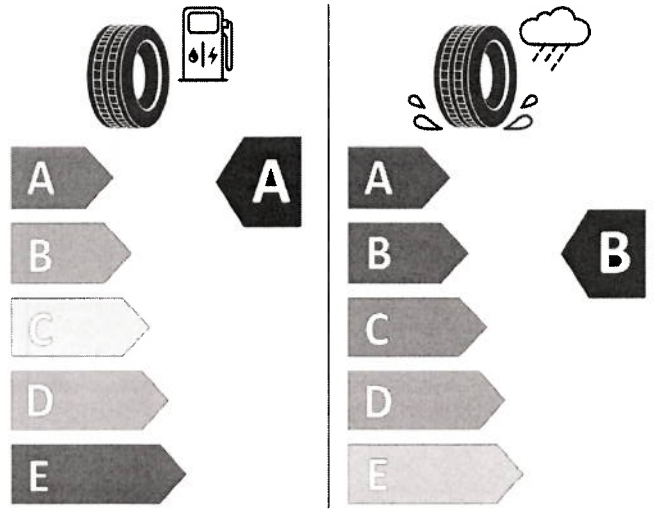

2020/740

ENERG

GOODYEAR

580984

215/65R16C 109/107 T