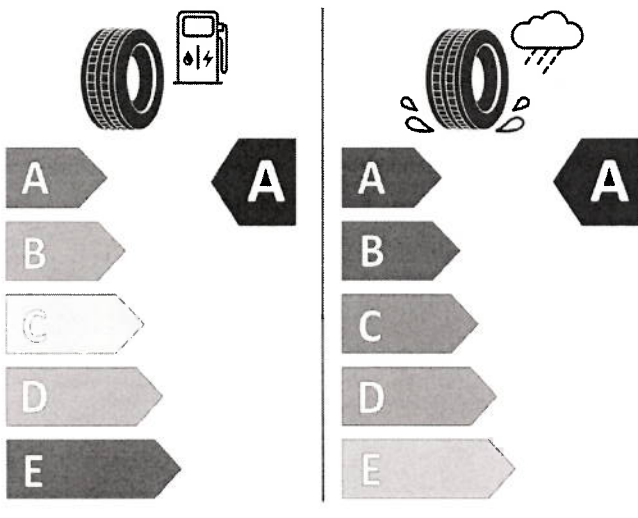

215/65R16C 109/107 T

2020/740

NEW TRAPPO

ENERG

Bridgestone

64376400

215/65R16C 109/107 T

2020/740