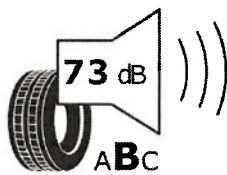

ENERG

GOODYEAR

581323

215/65R16C 109/107 T

2020/740

ENERG

GOODYEAR

580984